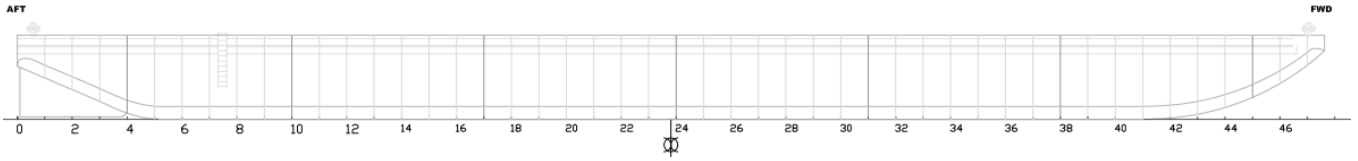

## Specifications:

Type of vessel	Flat-top Pontoon
Class	ABS
Trading area	Unrestricted Navigation
Main dimensions	76.02 x 22.00 x 4.90
Cargo capacity	4746 ton
Freeboard min.	1.15 m
Draught max.	3.75 m
Draught empty	0.80 m
GT/NT	2125/637
Deck load max	15 ton/m <sup>2</sup>