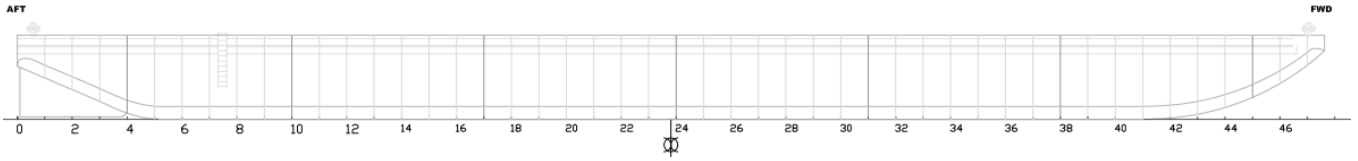

OSPREY CARRIER

Specifications:

Type of vessel	Flat-top Pontoon
Class	ABS
Trading area	Unrestricted Navigation
Main dimensions	76.02 x 22.00 x 4.90
Cargo capacity	4464 ton
Freeboard min.	1.15 m
Draught max.	3.75 m
Draught empty	0.89 m
GT/NT	2150/645
Deck load max	15 ton/m ²